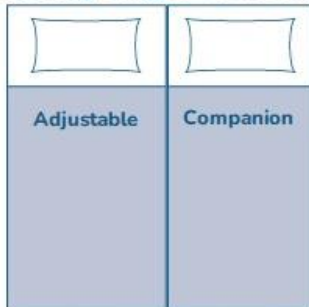

King Single Companion Bed - PLDFBKSC

- Deluxe Companion Bed is motionless and allows a carer, partner or family member to sleep and rest beside Deluxe Floor Bed
- Dimensions: 107mm x 2030mm
- Base height 18mm

King Single

← 107cm →

2x King Single

← 107cm → ← 107cm →

203cm

1x King Single + 1x Single

← 107cm → ← 90cm →

2x King Single

← 107cm → ← 107cm →

203cm

PremiumLift

Deluxe Floor Bed Accessories

Grab Rail Set - PLDGR

- Assists the user entering and exiting the bed
- 324mm x 550mm, supplied in pair
- Quick Push/ Pull Inserts, assembled in seconds
- Strong black powder coated steel frame