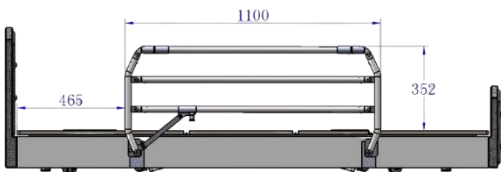

← 107cm → ← 107cm →

203cm

PremiumLift

Deluxe Floor Bed Accessories

Grab Rail Set - PLDGR

- Assists the user entering and exiting the bed
- 324mm x 550mm, supplied in pair
- Quick Push/ Pull Inserts, assembled in seconds
- Strong black powder coated steel frame

Foldable Side Rails 3/4 – PLDFBFSR

- Ensures user remains safely in the bed and prevents falls risk
- Screw securely onto the bed frame
- Strong black powder coated steel frame
- 352mm x 1100mm, supplied in pair