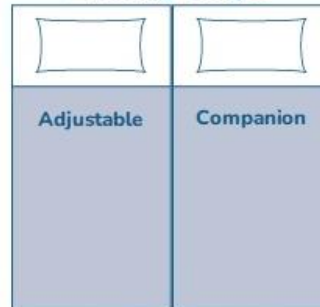

King Single Companion Bed - PLDFBKSC

- Deluxe Companion Bed is motionless and allows a carer, partner or family member to sleep and rest beside Deluxe Floor Bed
- Dimensions: 107mm x 2030mm
- Base height 18mm

King Single

← 107cm →

2x King Single

← 107cm → ← 107cm →

203cm

1x King Single + 1x Single

← 107cm → ← 90cm →

2x King Single

← 107cm → ← 107cm →

203cm

PremiumLift

Deluxe Floor Bed Accessories

Grab Rail Set - PLDGR

- Assists the user entering and exiting the bed
- 324mm x 550mm, supplied in pair
- Quick Push/ Pull Inserts, assembled in seconds
- Strong black powder coated steel frame