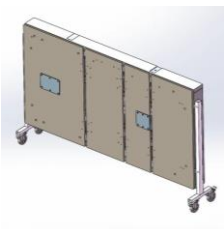

Transport Kit - PLDFBTK

- Allow the bed to be transported on its side
- Quick Installation
- Strong powder coated steel with large locking castors

Remote Control Pocket Holder - PLDFBH

- Quick Velcro Strap Design