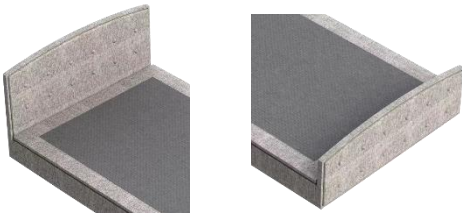

← 107cm → ← 107cm →

203cm

PremiumLift

Deluxe Floor Bed Accessories

Grab Rail Set - PLDGR

- Assists the user entering and exiting the bed
- 324mm x 550mm, supplied in pair
- Quick Push/ Pull Inserts, assembled in seconds
- Strong black powder coated steel frame

Foldable Side Rails 3/4 – PLDFBFSR

- Ensures user remains safely in the bed and prevents falls risk
- Screw securely onto the bed frame
- Strong black powder coated steel frame
- 352mm x 1100mm, supplied in pair

Head Board - PLDFBHB

- Contemporary Arched Classic French Grey Headboard
- Stain resistant, allergy-proof and easy to maintain fabric
- Screw securely onto the bed frame
- 600mm x 1080mm

Foot Board - PLDFBFB

- Contemporary Arched Classic French Grey Footboard
- Stain resistant, allergy-proof and easy to maintain fabric
- Screw securely onto the bed frame
- 400mm x 1080mm

Transport Kit - PLDFBTK

- Allow the bed to be transported on its side
- Quick Installation
- Strong powder coated steel with large locking castors