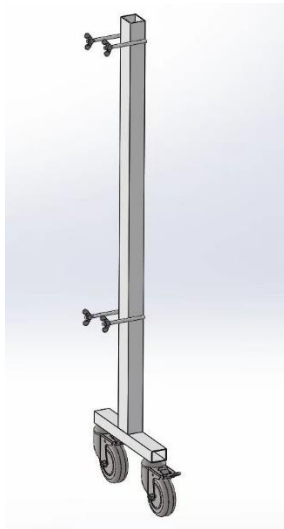

# PremiumLift

Deluxe Floor Bed

Transport Kit

Assembly Instructions

1. Transport Kit Frame

2. Please bed on the floor on FLAT position, connect transport kit to the bed end using black long bolts

3. Use handle to lift bed and move