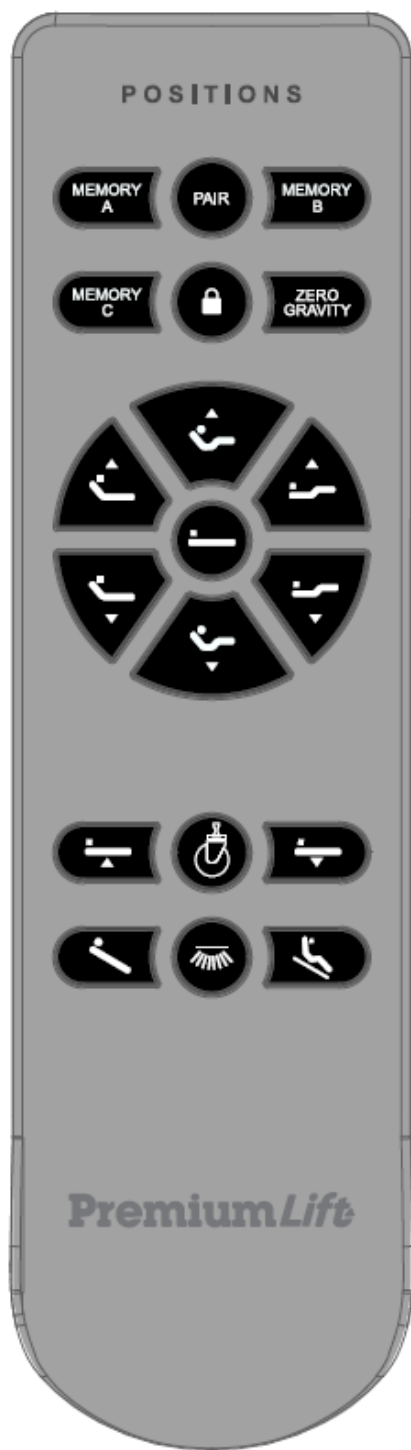

QR Code

REMOTE GUIDE

CAUTIONS

Scan QR Code, download and read complete User Manual prior to using Deluxe Floor Bed

HOW TO LOCK CASTORS AT LOWEST POSITION?

1. Press Remote Control Castor button until reaching minimum floor position.
2. Press Lift button for approximately 2 seconds or until the bed is standing on four legs.
3. Deluxe Floor Bed will now be central locked at the lowest position