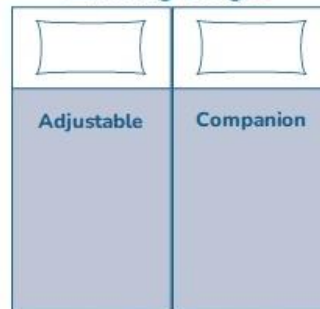

King Single Companion Bed - PLDFBKSC

- Deluxe Companion Bed is motionless and allows a carer, partner or family member to sleep and rest beside Deluxe Floor Bed
- Dimensions: 107mm x 2030mm
- Adjustable Base Height 18cm to 28cm

King Single

← 107cm →

2x King Single

← 107cm → ← 107cm →

203cm

1x King Single + 1x Single

← 107cm → ← 90cm →

2x King Single