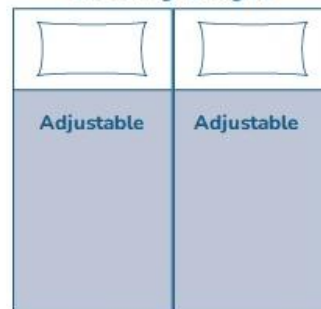

PremiumLift

Deluxe Companion Bed

Long Single Companion Bed - PLDFBLSC

- Deluxe Companion Bed is motionless and allows a carer, partner or family member to sleep and rest beside Deluxe Floor Bed
- Dimensions: 90mm x 2030mm
- Adjustable Base Height 18cm to 28cm

King Single Companion Bed - PLDFBKSC

- Deluxe Companion Bed is motionless and allows a carer, partner or family member to sleep and rest beside Deluxe Floor Bed
- Dimensions: 107mm x 2030mm
- Adjustable Base Height 18cm to 28cm

King Single

← 107cm →

2x King Single

← 107cm → ← 107cm →

203cm

1x King Single + 1x Single

← 107cm → ← 90cm →

2x King Single