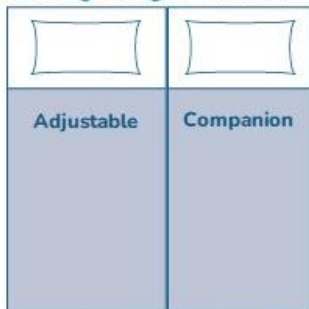

King Single Companion Bed - PLDFBKSC

- Deluxe Companion Bed is motionless and allows a carer, partner or family member to sleep and rest beside Deluxe Floor Bed
- Dimensions: 107mm x 2030mm
- Adjustable Base Height 18cm to 28cm

King Single

← 107cm →

2x King Single

← 107cm → ← 107cm →

203cm

1x King Single + 1x Single

← 107cm → ← 90cm →

2x King Single