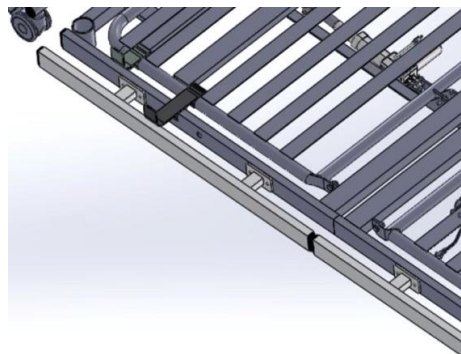

King Single Extension Kit - KSKIT

- Quick and easy bolt on design
- From Single to King Single in minutes
- Compatible with both Ultra Low Bed and Low Low Bed

Backup Battery - PLBB

- In the event of a power failure, the backup battery will provide power for 1 to 2 hours. When not in use, the battery will automatically recharge.